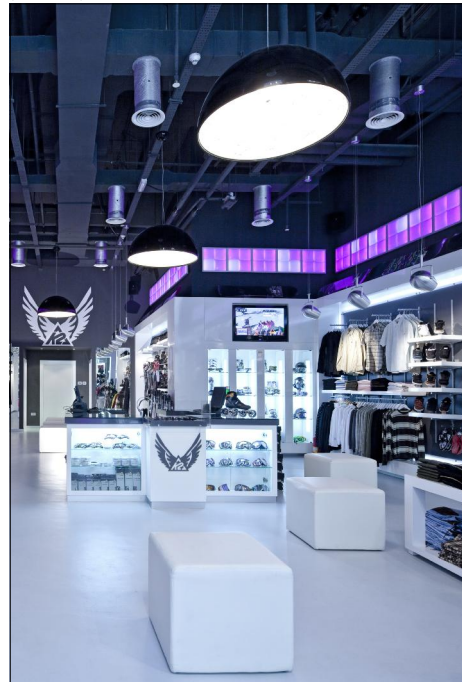

K2 Dubai Mall 7 09-15.jpg
12088.71 KB
3744x5616x24(RGB)