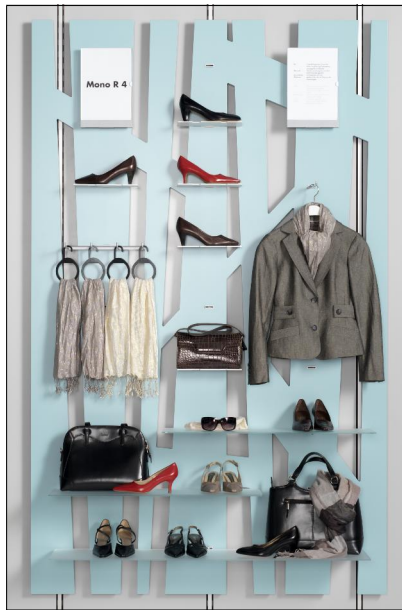

NEU: Mono R 4

Blaues_Paneel_mit_Ware.jpg
10141.59 KB
3828x5803x24(RGB)